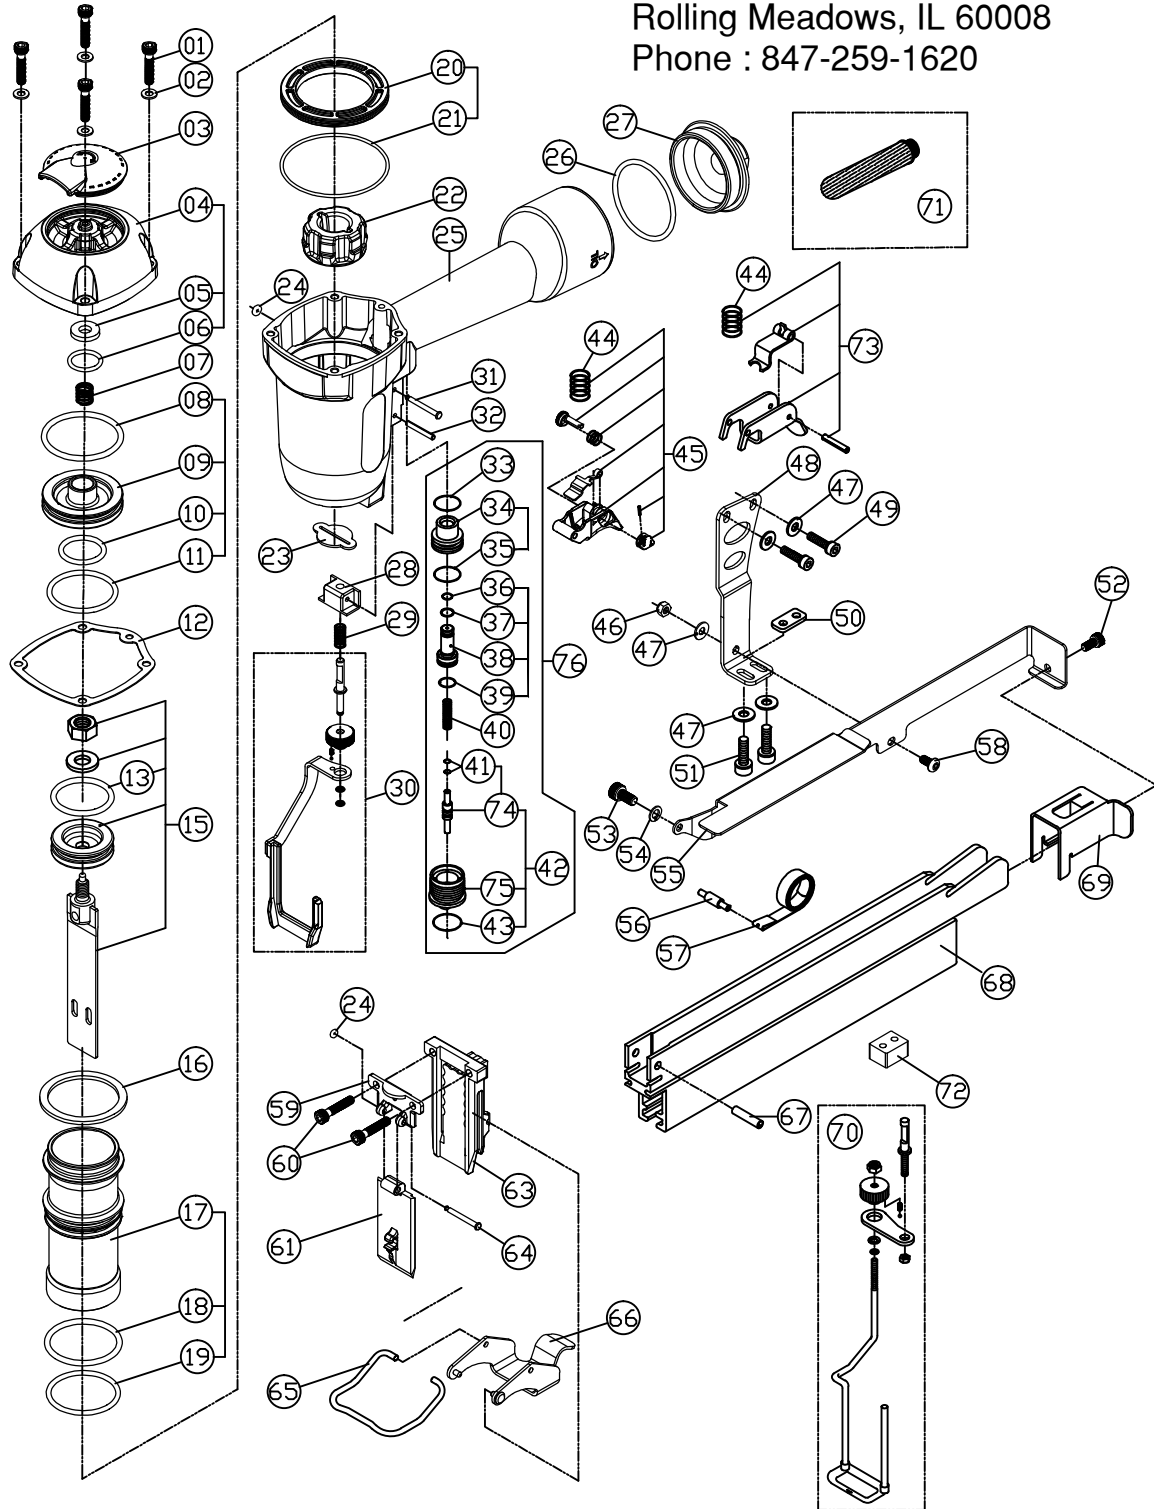

MODEL X1S1664

SPOTNAILS®

DIVISION OF PEACE INDUSTRIES, LTD.

1100 Hicks Rd
Rolling Meadows, IL 60008
Phone : 847-259-1620

11/28/2018

SPOTNAILS MODEL X1S1664

Ref No.	Part No.	Description	Ref No.	Part No.	Description
			◆	39	P-64336 O-Ring
01	P-24300	Cap Screw-4	40	P-18227	Spring
02	P-32211	Flat Washer-4	41	P-64383	Plunger O-Rings-2
03	P-70058	Exhaust Deflector	◆	42	AS-22037 Plunger Assembly
04	P-60221	Cap	◆	43	P-64328 O-Ring
◆	05	P-15187 Exhaust Seal	◆	44	P-18267 Spring
◆	06	P-64378 O-Ring	45	AS-21031	Selectable Trigger (Blue)
07	P-18327	Poppet Spring	46	P-26126	Nut
◆	08	P-64601 Poppet O-Ring	47	P-32170	Washer-5
09	P-63055	Poppet	48	P-13135	Bracket
◆	10	P-64379 Piston Stop o-Ring	49	P-24301	Screw-2
◆	11	P-64602 Cylinder Seal O-Ring	50	P-26159	Nut Plate
◆	12	P-62094 Gasket	51	P-24308	Screw-2
◆	13	P-64617 Piston O-Ring	52	P-24430	Screw
15	AS-06110	Piston & Driver Assembly	53	P-24317	Screw
16	P-03125	Guide Spacer	54	P-32229	Washer
17	P-05131	Cylinder	55	P-12417	Magazine Cover
◆	18	P-64603 Cylinder O-Ring	56	P-07335	Negator Spring Pin
◆	19	P-64604 O-Ring	57	P-18334	Negator Spring
20	P-03126	Cylinder Guide	58	P-24434	Screw
◆	21	P-64605 O-Ring	59	P-10285	Stationary Front Plate
22	P-15278	Bumper	60	P-24358	Screw-2
23	P-15198	Return Seal	61	P-10349	Removable Front Plate
◆	24	P-64240 O-Ring-2	63	P-08511	Wear Plate
25	P-01308	Body	64	P-07357	Pin
26	P-64312	O-Ring	65	P-18333	Latch Spring
27	P-60156	End Cap	66	P-04101	Quick Clear Latch
28	P-53165	Safety Guide	67	P-07334	Pin
29	P-18328	Spring	68	P-12414	Magazine
30	AS-53087	Safety Assembly	69	P-09186	Pusher
31	P-07327	Trigger Pin	70	AS-53085	Lathing Safety (Available)
32	P-07262	Pin	71	P-97454	Filter (Available)
◆	33	P-64332 Valve Housing O-Ring	72	P-03046	Spacer
34	P-22144	Trigger Valve Cap	73	AS-21037	Restrictive Trigger (Red)(Available)
◆	35	P-64333 O-Ring	74	AS-22041	Plunger Assembly
◆	36	P-64334 O-Ring	75	P-22233	Valve Housing
◆	37	P-64335 O-Ring	76	AS-22043	Trigger Valve Assy.
38	P-22145	Pilot Valve			
	◆	Parts Included In AS- 97403 O-Ring And Seal Kit			