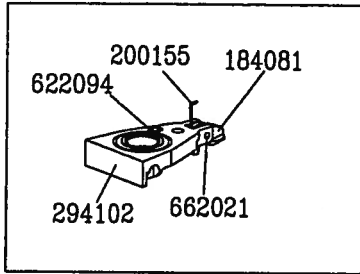

**O-Ring Kit  
Part #  
F1A**

ESP	MACHINE CODE	MACHINE CODE	MACHINE CODE	MACHINE CODE	MACHINE CODE
1	10858				
DESC.	F1A 7C-16	LONG NOSE 50			
BODY	138.209				

**LONG NOSE 50**

294104  
CPL TRIGGER PLATE

300314  
CPL VALVE PISTON